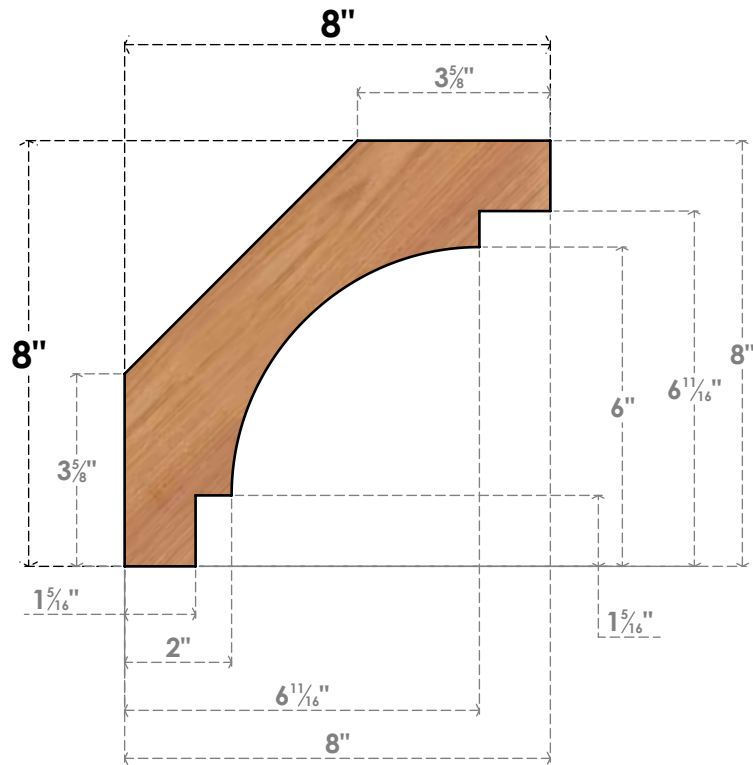

BRC06X08X08MRC00SWR

5 1/2"W X 8"D X 8"H MERCED SMOOTH BRACE, WESTERN RED CEDAR

SIDE

FRONT

EKENA MILLWORK
 2300 WEST MAIN ST.
 CLARKSVILLE, TX 75426
 TOLL FREE: 866-607-0453
 WWW.EKENAMILLWORK.COM

NOTES

1. INSTALLATION TO BE COMPLETED IN ACCORDANCE WITH MANUFACTURER'S SPECIFICATIONS.
2. DRAWING MAY NOT BE TO SCALE
3. THIS DRAWING IS INTENDED FOR DESIGN AND PLANNING PURPOSES ONLY.
4. ALL INFORMATION CONTAINED HEREIN WAS CURRENT AT THE TIME OF DEVELOPMENT BUT MUST BE REVIEWED AND APPROVED BY THE PRODUCT MANUFACTURER TO BE CONSIDERED ACCURATE.
5. PRODUCTS ARE NOT KILN DRIED. THIS ITEM IS UNIQUE AND WILL CONTAIN THE NATURAL VARIATIONS THAT THE WOOD SPECIES OFFERS. THIS MAY RESULT IN VARIATIONS UP TO 1/4"