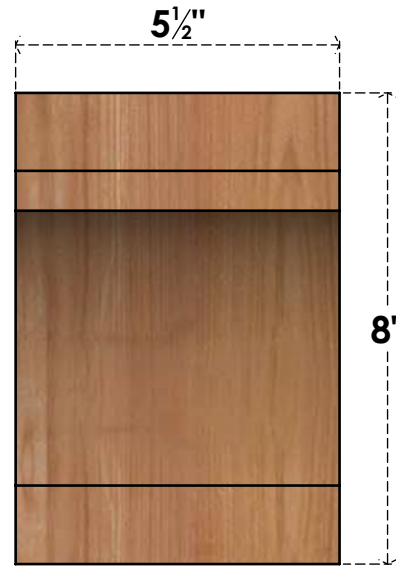

BRC06X08X08MRC00SWR

5 1/2"W X 8"D X 8"H MERCED SMOOTH BRACE, WESTERN RED CEDAR

SIDE

FRONT

EKENA MILLWORK
 2300 WEST MAIN ST.
 CLARKSVILLE, TX 75426
 TOLL FREE: 866-607-0453
 WWW.EKENAMILLWORK.COM

NOTES

1. INSTALLATION TO BE COMPLETED IN ACCORDANCE WITH MANUFACTURER'S SPECIFICATIONS.
2. DRAWING MAY NOT BE TO SCALE
3. THIS DRAWING IS INTENDED FOR DESIGN AND PLANNING PURPOSES ONLY.
4. ALL INFORMATION CONTAINED HEREIN WAS CURRENT AT THE TIME OF DEVELOPMENT BUT MUST BE REVIEWED AND APPROVED BY THE PRODUCT MANUFACTURER TO BE CONSIDERED ACCURATE.
5. PRODUCTS ARE NOT KILN DRIED. THIS ITEM IS UNIQUE AND WILL CONTAIN THE NATURAL VARIATIONS THAT THE WOOD SPECIES OFFERS. THIS MAY RESULT IN VARIATIONS UP TO 1/4"